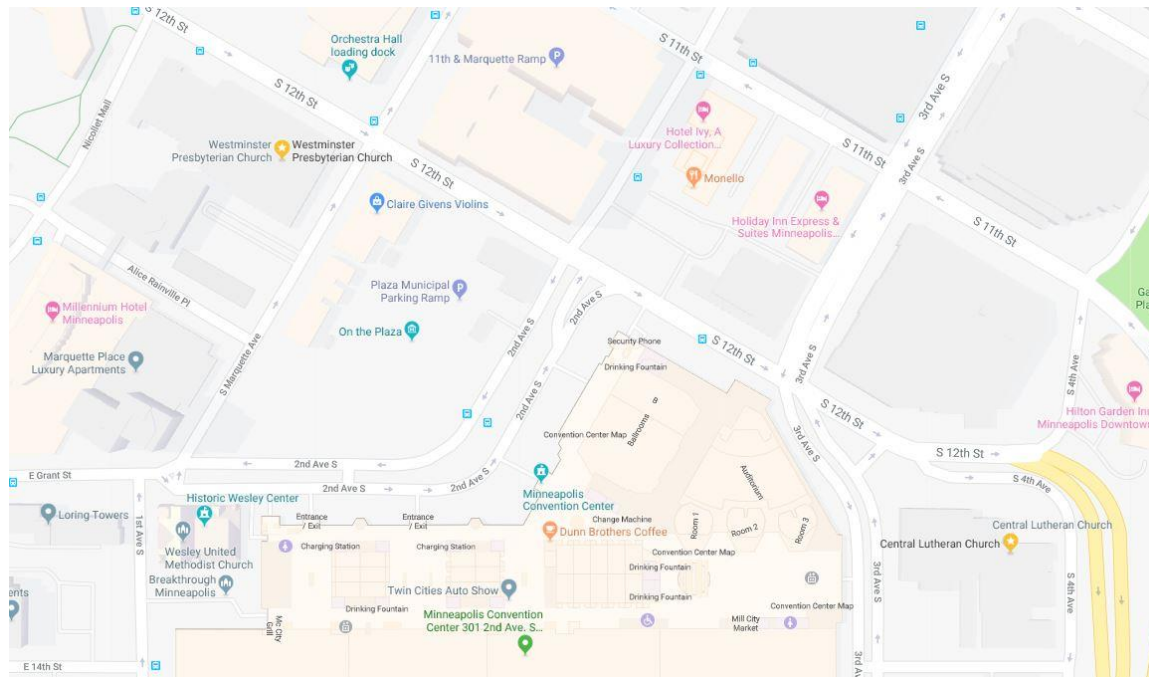

#### Entry

A ramp entrance is located on the east side of the Church, on S. Marquette Avenue. An elevator is located inside through the lobby, to the left behind Westminster Hall. Signage will help with location.

## Restrooms

A wheelchair-accessible restroom is located in the lobby between the Recreation Room and Garden Room. Additional accessible restrooms are located behind the stairwell in the Coat Room. Signage will help with location.

## Map of the Venues